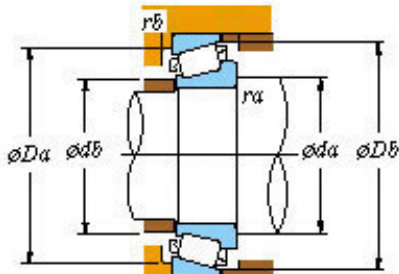

China abec 5 Bearing Supplier

■ Mounting dimensions

JL69349/10 Bearing 2D drawings and 3D CAD models

Koyo Automobile Taper Roller Bearings JL69349/10 JL69349 JL69310

Bearing No. JL69349/10

Bearing No.	JL69349/10
d	38
D	63
T	17
B	17
r(min)	SP
r1(min)	SP
Cr	54.7
C0r	58.2
Cu	8.25
Grease lub.	6000
Oil lub.	8000
C	13.500
a	14.6 mm
da	49.0
db	41.0
Da	60.0
Db	56.5
ra(max)	3.5
rb(max)	1.2
e	0.42
Y1	1.44
Y0	0.79
(Refer.) Mass(kg)	0.199