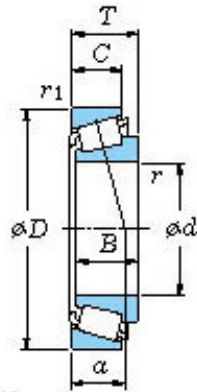

China abec 5 Bearing Supplier

■ Mounting dimensions

JL69349/10 Bearing 2D drawings and 3D CAD models

Koyo Automobile Taper Roller Bearings JL69349/10 JL69349 JL69310

Bearing No. JL69349/10

Bearing No.	JL69349/10
d	38
D	63
T	17
B	17
r(min)	SP
r1(min)	SP
Cr	54.7
C0r	58.2
Cu	8.25
Grease lub.	6000
Oil lub.	8000
C	13.500
a	14.6 mm
da	49.0
db	41.0
Da	60.0
Db	56.5
ra(max)	3.5
rb(max)	1.2
e	0.42
Y1	1.44
Y0	0.79
(Refer.) Mass(kg)	0.199