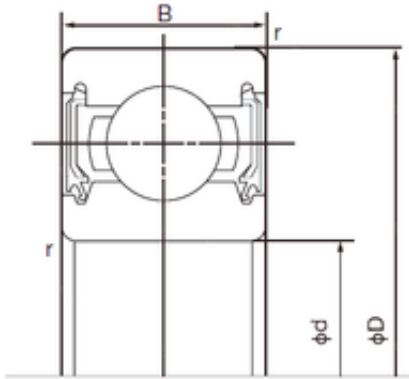

China abec 5 Bearing Supplier

NACHI High Precision 6802-2nse 6802nse 6803-2nse Ball Bearing for Instrumentation

Bearing No. 6802-2nse

6802-2nse Bearing 2D drawings and 3D CAD models

Size	15x24x5 mm
Bore Diameter	15 mm
Outer Diameter	24 mm
Width	5 mm
d	15 mm
D	24 mm
B	5 mm
C	5 mm
r min.	0.3 mm
da min.	17 mm
Da max.	22 mm
ra max.	0.3 mm
Weight	0.007 Kg
Basic dynamic load rating (C)	2,08 kN
Basic static load rating (C0)	1,26 kN