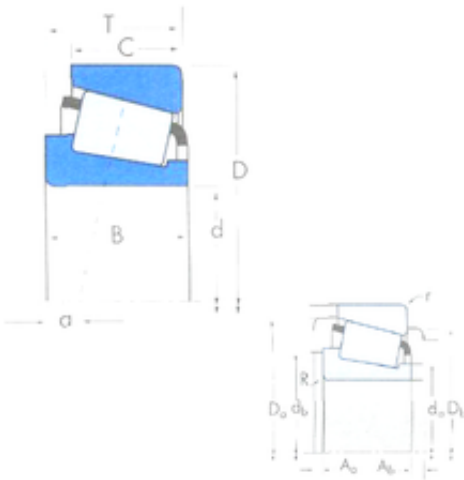

## China abec 5 Bearing Supplier

taper roller bearing SET 46790/46720 TIMKEN  
IMPERIAL tapered cone bearing

Bearing No. 46790/46720

Size	165.1x225.425x41.275 mm
Bore Diameter	165,1 mm
Outer Diameter	225,425 mm
Width	41,275 mm
d	165,1 mm
D	225,425 mm
T	41,275 mm
B	39,688 mm
C	33,338 mm
R	3,6 mm
r	3,3 mm
a	2,5 mm
Da	218 mm
db	181 mm
da	174 mm
Db	209 mm
Aa	4 mm
Ab	2 mm
Weight	4,64 Kg
Basic static load rating (C0)	635 kN
Factor (G1)	572
Factor (G2)	174,7
Factor (Cg)	0,0417
Factor (K)	1,52
Basic dynamic load rating (C90)	72,8

46790/46720 Bearing 2D drawings and 3D CAD models