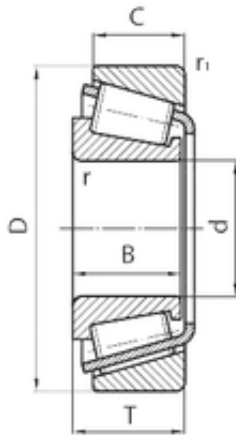

China abec 5 Bearing Supplier

good price timken taper roller bearing
KJLM104948/NP658549

Bearing No. KJLM104948/NP658549

Size	50x82x24.5 mm
Bore Diameter	50 mm
Outer Diameter	82 mm
Width	24,5 mm
d	50 mm
D	82 mm
T	24,5 mm
B	21,5 mm
C	20 mm

KJLM104948/NP658549 Bearing 2D drawings and 3D
CAD models