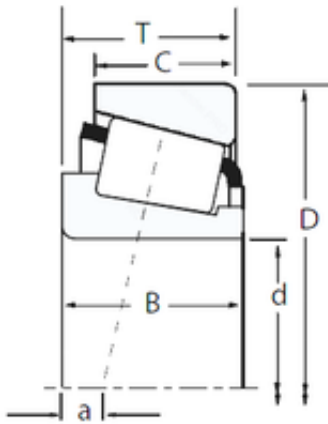

China abec 5 Bearing Supplier

timken bearing L68149/L68110 I68149/10 Timken SET13 Bearing

Bearing No. L68149/L68110

Size	34.987x59.131x15.875 mm
Bore Diameter	34,987 mm
Outer Diameter	59,131 mm
Width	15,875 mm
d	34,987 mm
D	59,131 mm
T	15,875 mm
B	16,764 mm
C	11,938 mm
R	0 mm
r	1,3 mm

L68149/L68110 Bearing 2D drawings and 3D CAD models