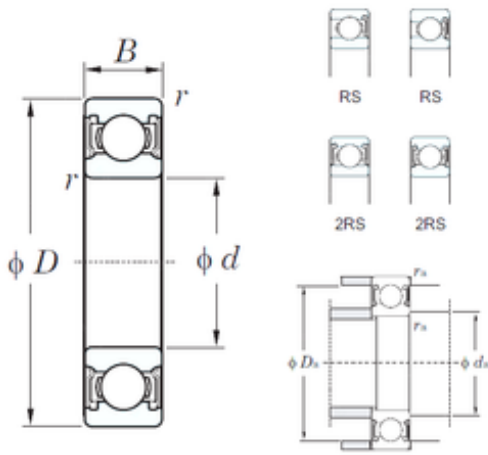

China abec 5 Bearing Supplier

6305-2RS 6306 2RS NSK Timken Koyo Deep Groove Ball Bearing Wheel Bearing Spherical Roller Bearing Taper Roller Bearing

Bearing No. 6305-2RS

Size	25x62x17 mm
Bore Diameter	25 mm
Outer Diameter	62 mm
Width	17 mm
d	25 mm
D	62 mm
B	17 mm
C	17 mm
r min.	1,1 mm
da min.	31,5 mm
da max	34 mm
Da max.	55,5 mm
ra max.	1 mm
Weight	0,232 Kg
Basic dynamic load rating (C)	20,6 kN
Basic static load rating (C0)	11,3 kN
(Grease) Lubrication Speed	7500 r/min

6305-2RS Bearing 2D drawings and 3D CAD models