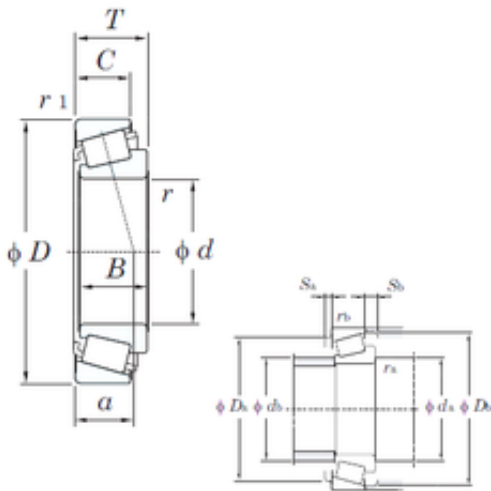

China abec 5 Bearing Supplier

Koyo Hot Sell Inch Taper Roller Bearing L68149/L68111

Bearing No. L68149/L68111

L68149/L68111 Bearing 2D drawings and 3D CAD models

Size	34.98x59.975x15.875 mm
Bore Diameter	34,98 mm
Outer Diameter	59,975 mm
Width	15,875 mm
d	34,98 mm
D	59,975 mm
T	15,875 mm
B	16,764 mm
C	11,938 mm
a	13,2 mm
r2 min.	1,2 mm
da min.	45,5 mm
Da	53 mm
db min	39 mm
rb max.	1,2 mm
Db	56 mm
Weight	0,175 Kg
Basic dynamic load rating (C)	35,7 kN
Basic static load rating (C0)	48,5 kN
(Grease) Lubrication Speed	6400 r/min
(Oil) Lubrication Speed	8500 r/min
Calculation factor (e)	0,42
Calculation factor (Y0)	0,79